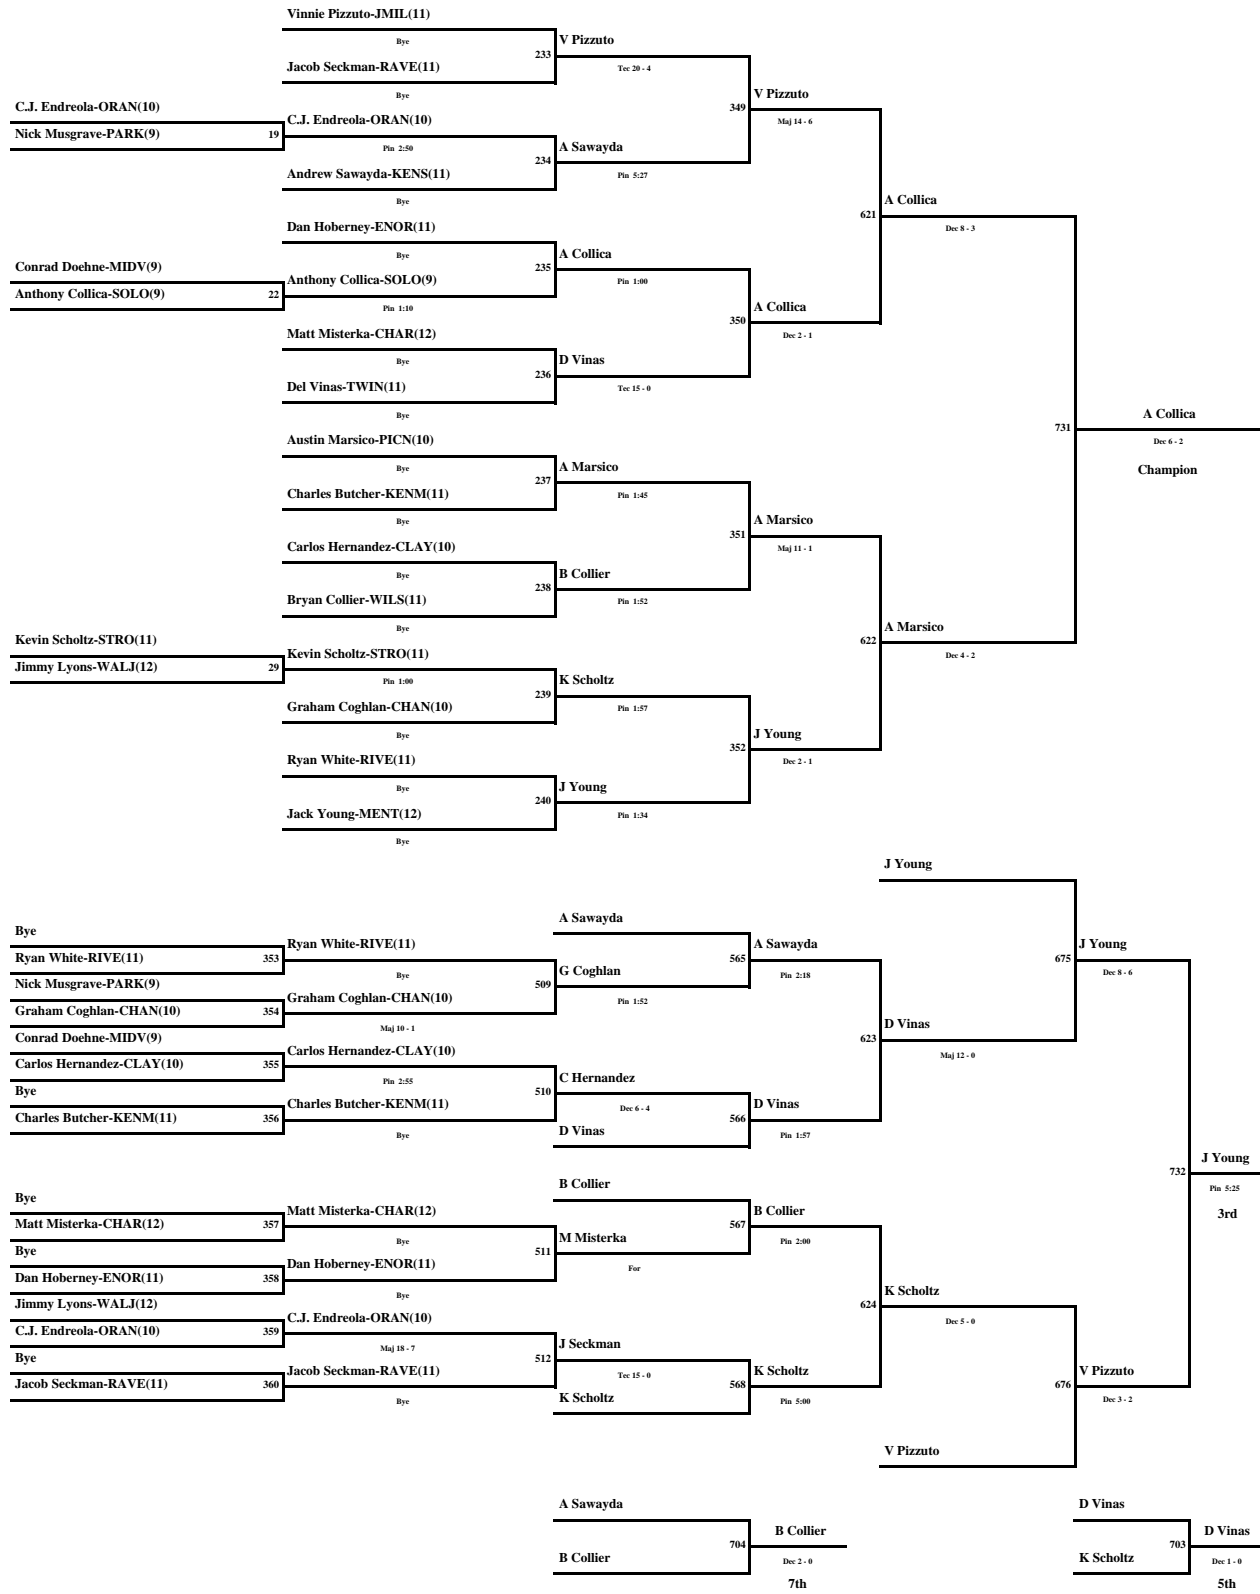

25TH Annual Solon Comet Classic

December 4-5 2009

112 Pounds

Bedford - BEDF
 Berkshire - BERK
 Chanel - CHAN
 Chardon - CHAR
 Clay - CLAY
 Eastlake North - ENOR

Firestone - FIRS
 Jackson-Milton - JMIL
 Kenmore - KENM
 Kenston - KENS
 Mentor - MENT
 Midview - MIDV

No. Olmsted - NOLM
 Orange - ORAN
 Parkersburg - PARK
 Pick. North - PICN
 Ravenna - RAVE
 Riverside - RIVE

Solon - SOLO
 Strongsville - STRO
 Twinsburg - TWIN
 VASJ - VASJ
 Walsh Jesuit - WALJ
 Will. South - WILS