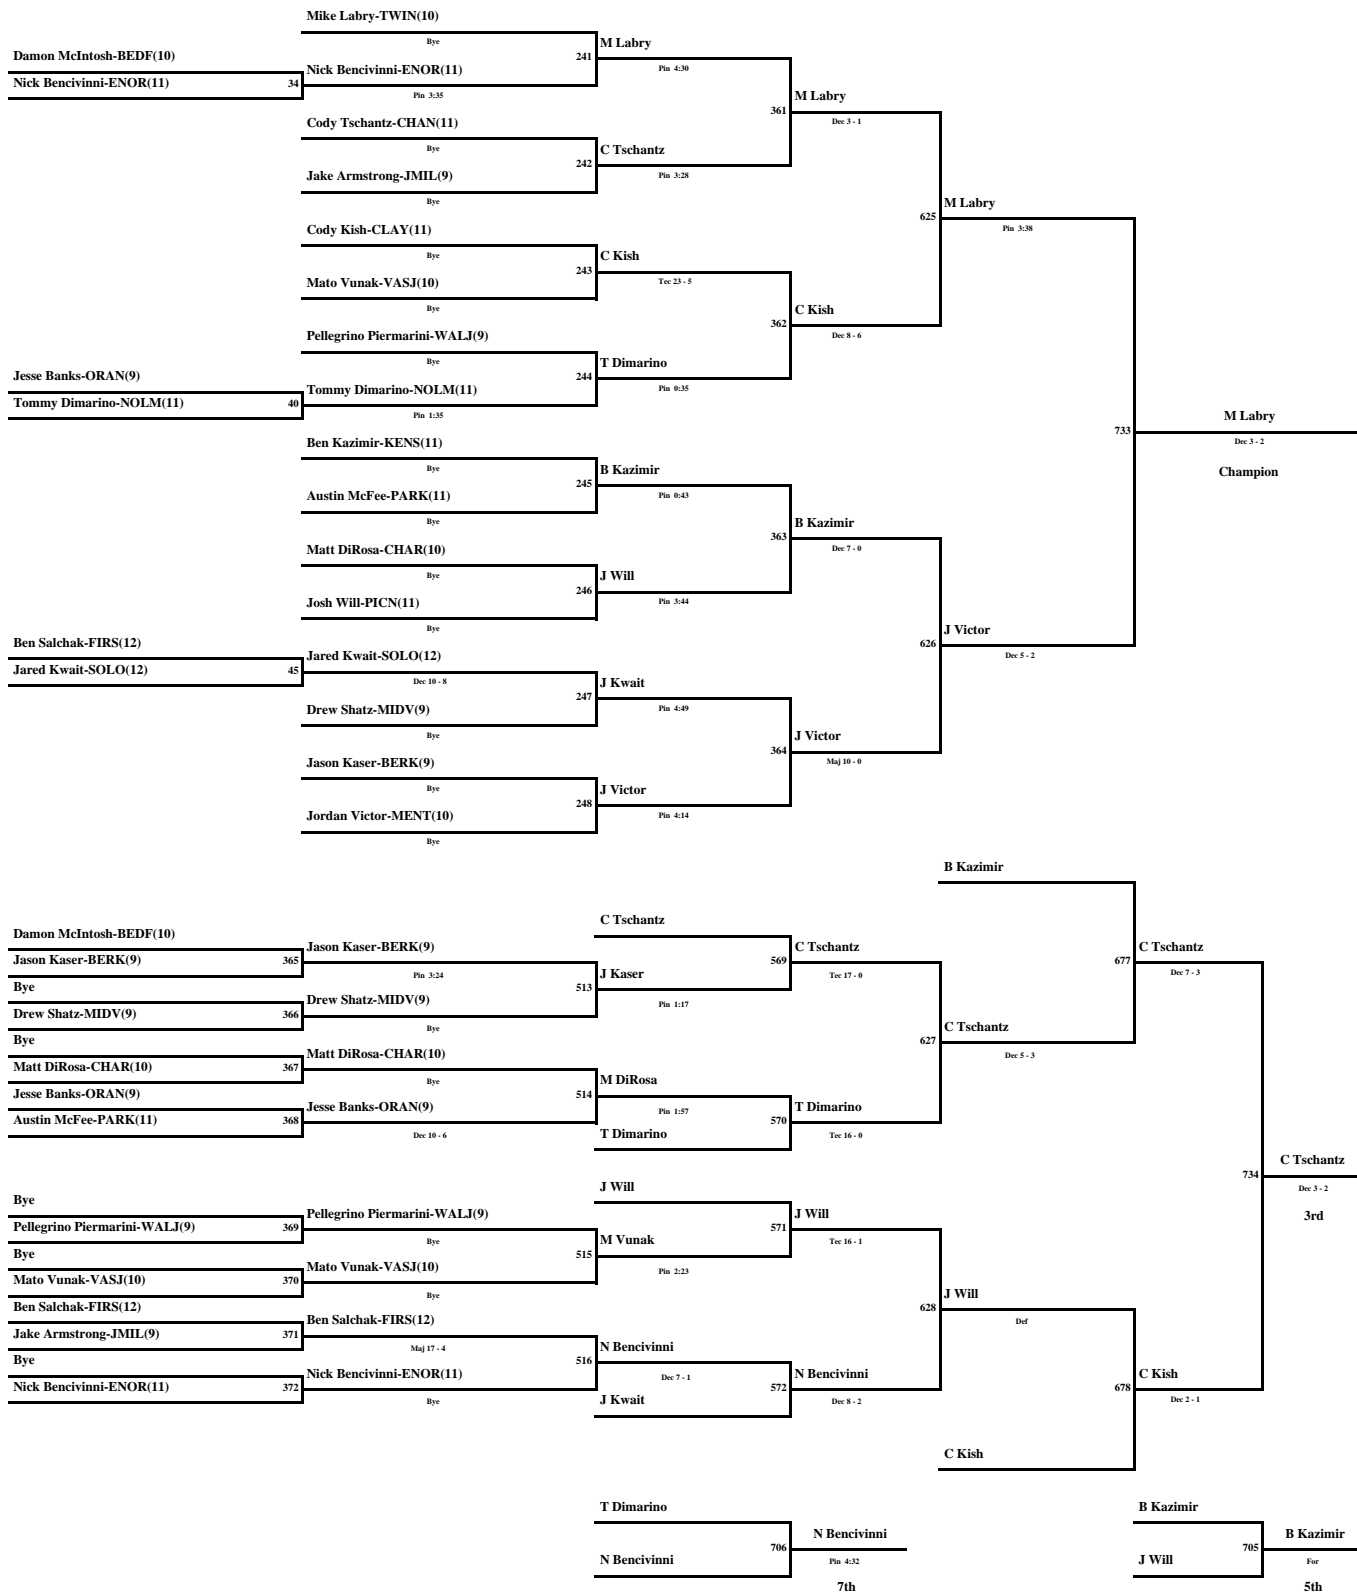

# 25TH Annual Solon Comet Classic

December 4-5 2009

119 Pounds

Bedford - BEDF  
 Berkshire - BERK  
 Chanel - CHAN  
 Chardon - CHAR  
 Clay - CLAY  
 Eastlake North - ENOR

Firestone - FIRS  
 Jackson-Milton - JMIL  
 Kenmore - KENM  
 Kenston - KENS  
 Mentor - MENT  
 Midview - MIDV

No. Olmsted - NOLM  
 Orange - ORAN  
 Parkersburg - PARK  
 Pick. North - PICN  
 Ravenna - RAVE  
 Riverside - RIVE

Solon - SOLO  
 Strongsville - STRO  
 Twinsburg - TWIN  
 VASJ - VASJ  
 Walsh Jesuit - WALJ  
 Will. South - WILS