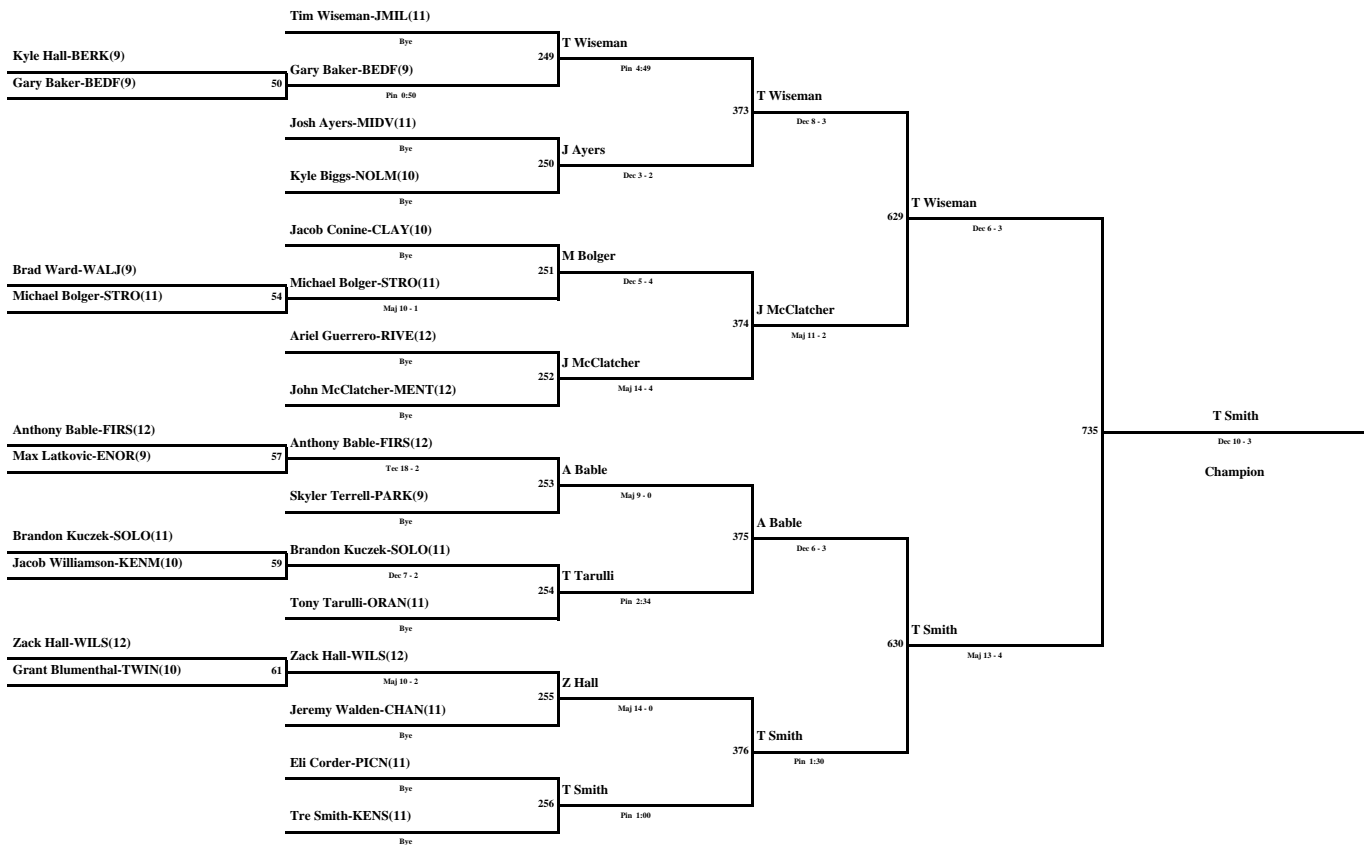

# 25TH Annual Solon Comet Classic

December 4-5 2009

125 Pounds

- |                       |                       |                    |                     |
|-----------------------|-----------------------|--------------------|---------------------|
| Bedford - BEDF        | Firestone - FIRS      | No. Olmsted - NOLM | Solon - SOLO        |
| Berkshire - BERK      | Jackson-Milton - JMIL | Orange - ORAN      | Strongsville - STRO |
| Chanel - CHAN         | Kenmore - KENM        | Parkersburg - PARK | Twinsburg - TWIN    |
| Chardon - CHAR        | Kenston - KENS        | Pick, North - PICN | VASJ - VASJ         |
| Clay - CLAY           | Mentor - MENT         | Ravenna - RAVE     | Walsh Jesuit - WALJ |
| Eastlake North - ENOR | Midview - MIDV        | Riverside - RIVE   | Will South - WILS   |