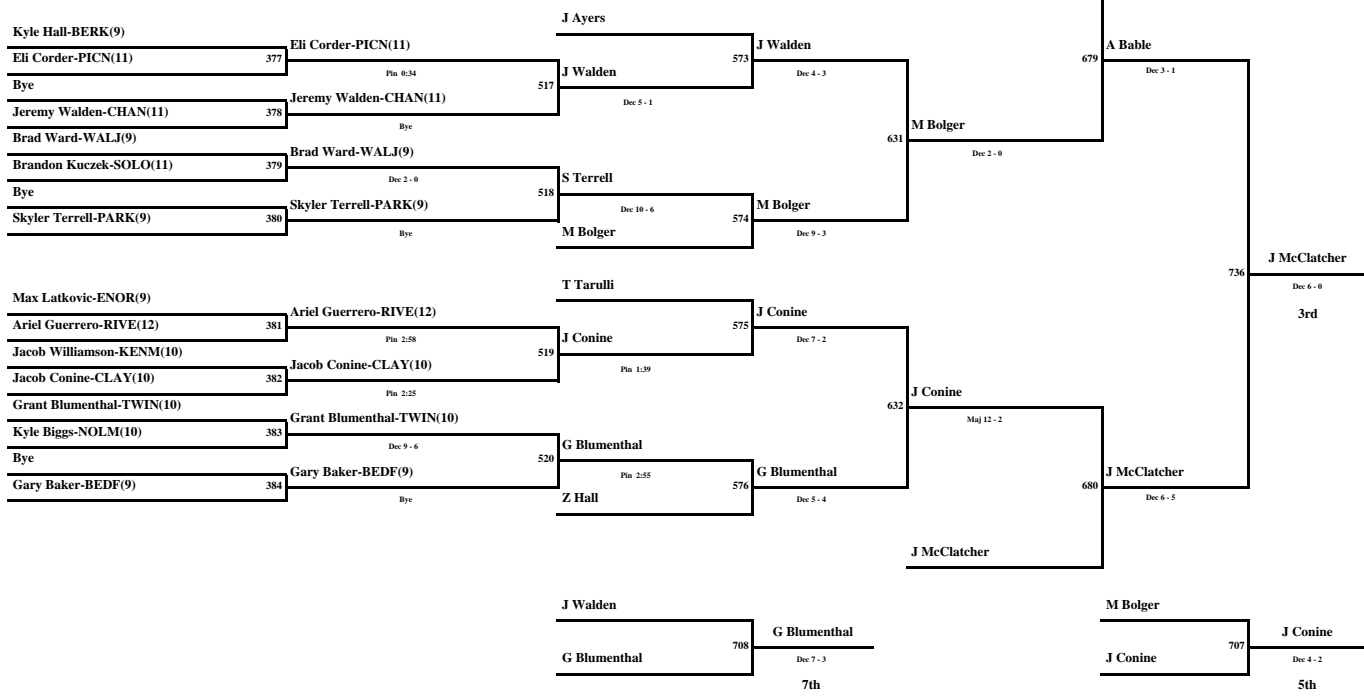

# 25TH Annual Solon Comet Classic

December 4-5 2009

125 Pounds

- |                       |                       |                    |                     |
|-----------------------|-----------------------|--------------------|---------------------|
| Bedford - BEDF        | Firestone - FIRS      | No. Olmsted - NOLM | Solon - SOLO        |
| Berkshire - BERK      | Jackson-Milton - JMIL | Orange - ORAN      | Strongsville - STRO |
| Chanel - CHAN         | Kenmore - KENM        | Parkersburg - PARK | Twinsburg - TWIN    |
| Chardon - CHAR        | Kenston - KENS        | Pick, North - PICN | VASJ - VASJ         |
| Clay - CLAY           | Mentor - MENT         | Ravenna - RAVE     | Walsh Jesuit - WALJ |
| Eastlake North - ENOR | Midview - MIDV        | Riverside - RIVE   | Will South - WILS   |