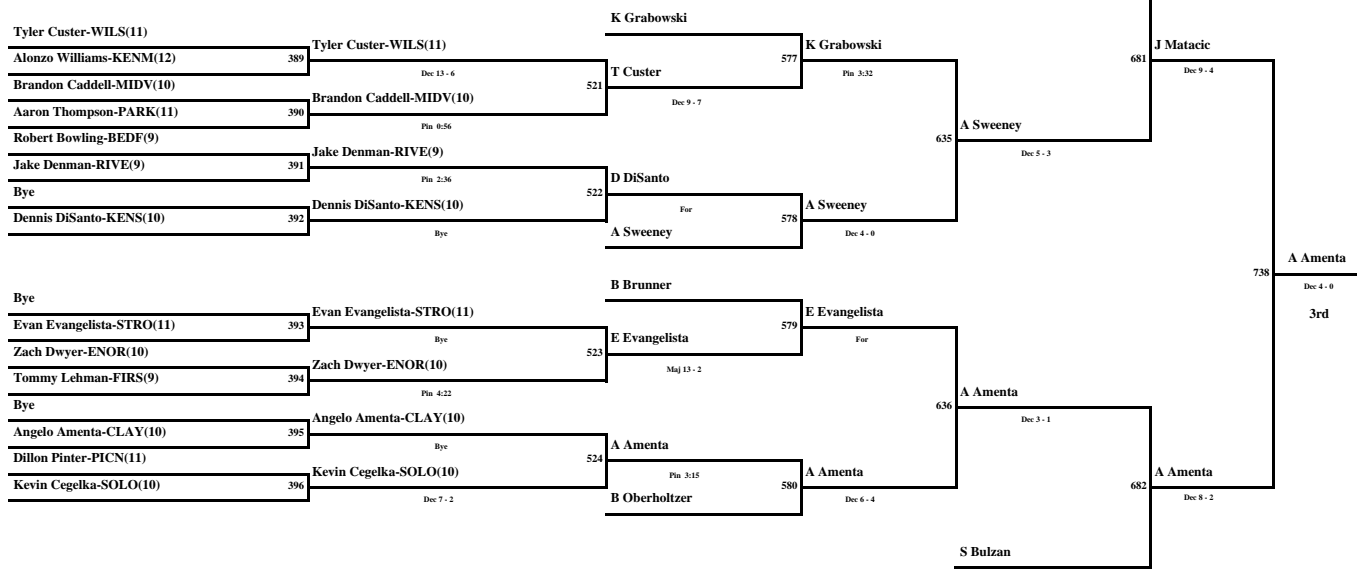

25TH Annual Solon Comet Classic

December 4-5 2009

130 Pounds

- | | | | |
|-----------------------|-----------------------|--------------------|---------------------|
| Bedford - BEDF | Firestone - FIRS | No. Olmsted - NOLM | Solon - SOLO |
| Berkshire - BERK | Jackson-Milton - JMIL | Orange - ORAN | Strongsville - STRO |
| Chanel - CHAN | Kenmore - KENM | Parkersburg - PARK | Twinsburg - TWIN |
| Chardon - CHAR | Kenston - KENS | Pick. North - PICN | VASJ - VASJ |
| Clay - CLAY | Mentor - MENT | Ravenna - RAVE | Walsh Jesuit - WALJ |
| Eastlake North - ENOR | Midview - MIDV | Riverside - RIVE | Will. South - WILS |