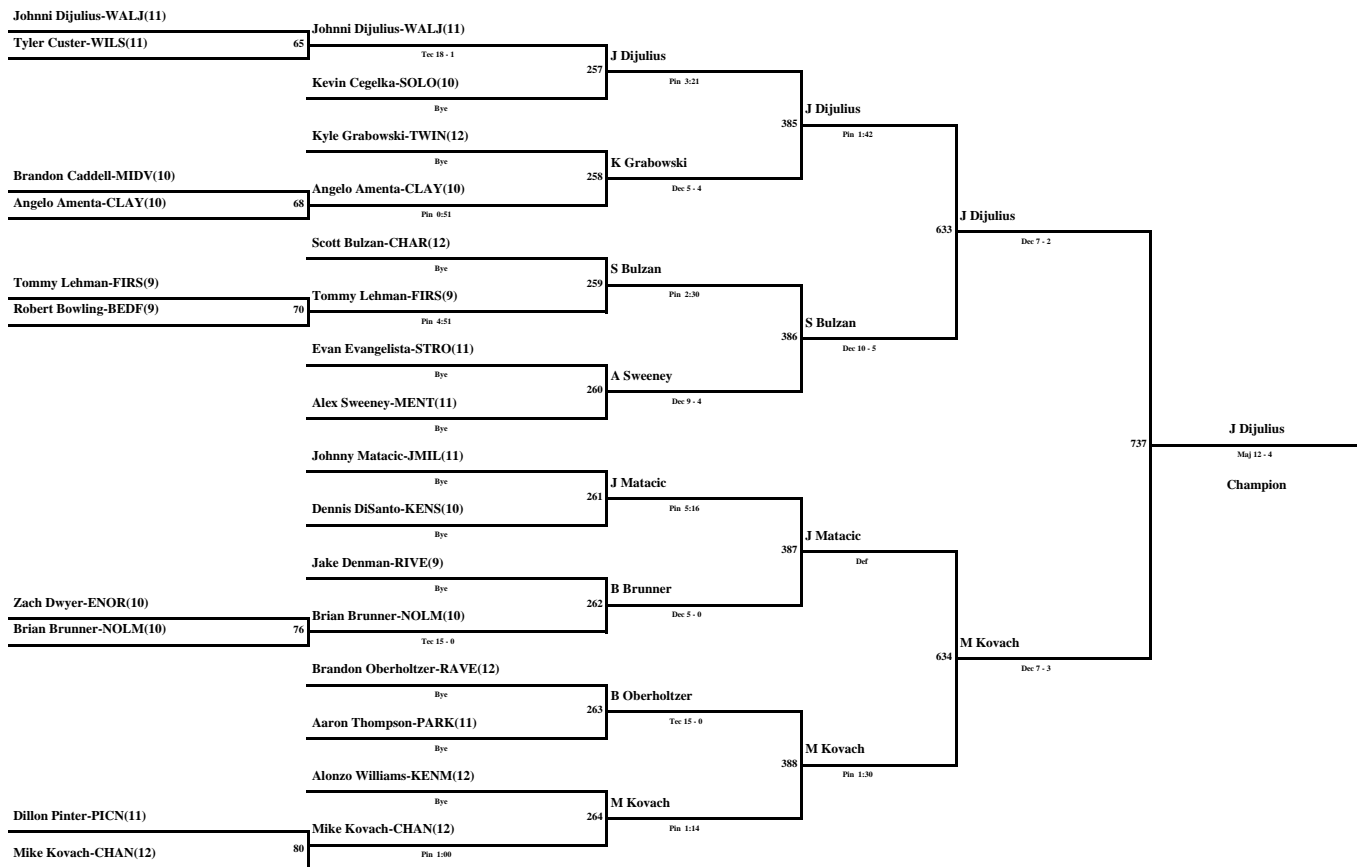

25TH Annual Solon Comet Classic

December 4-5 2009

130 Pounds

- | | | | |
|-----------------------|-----------------------|--------------------|---------------------|
| Bedford - BEDF | Firestone - FIRS | No. Olmsted - NOLM | Solon - SOLO |
| Berkshire - BERK | Jackson-Milton - JMIL | Orange - ORAN | Strongsville - STRO |
| Chanel - CHAN | Kenmore - KENM | Parkersburg - PARK | Twinsburg - TWIN |
| Chardon - CHAR | Kenston - KENS | Pick. North - PICN | VASJ - VASJ |
| Clay - CLAY | Mentor - MENT | Ravenna - RAVE | Walsh Jesuit - WALJ |
| Eastlake North - ENOR | Midview - MIDV | Riverside - RIVE | Will. South - WILS |