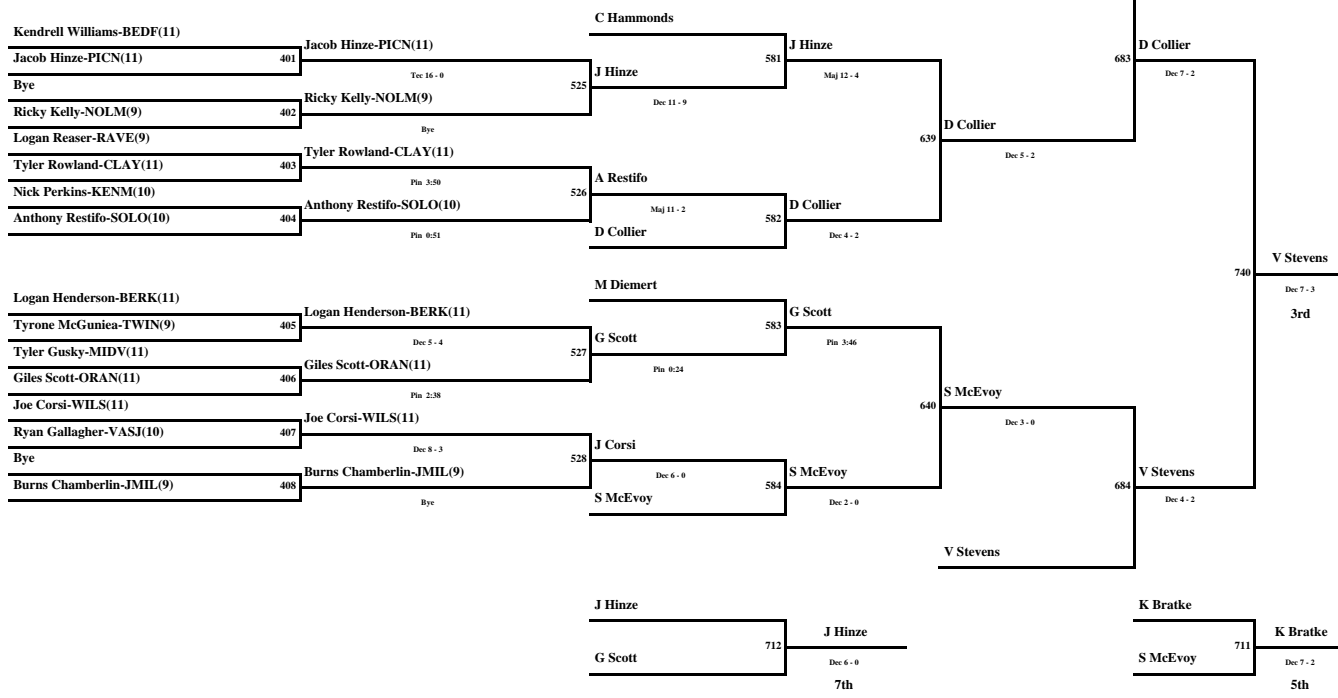

25TH Annual Solon Comet Classic

December 4-5 2009

135 Pounds

- | | | | |
|-----------------------|-----------------------|--------------------|---------------------|
| Bedford - BEDF | Firestone - FIRS | No. Olmsted - NOLM | Solon - SOLO |
| Berkshire - BERK | Jackson-Milton - JMIL | Orange - ORAN | Strongsville - STRO |
| Chanel - CHAN | Kenmore - KENM | Parkersburg - PARK | Twinsburg - TWIN |
| Chardon - CHAR | Kenston - KENS | Pick. North - PICN | VASJ - VASJ |
| Clay - CLAY | Mentor - MENT | Ravenna - RAVE | Walsh Jesuit - WALJ |
| Eastlake North - ENOR | Midview - MIDV | Riverside - RIVE | Will. South - WILS |