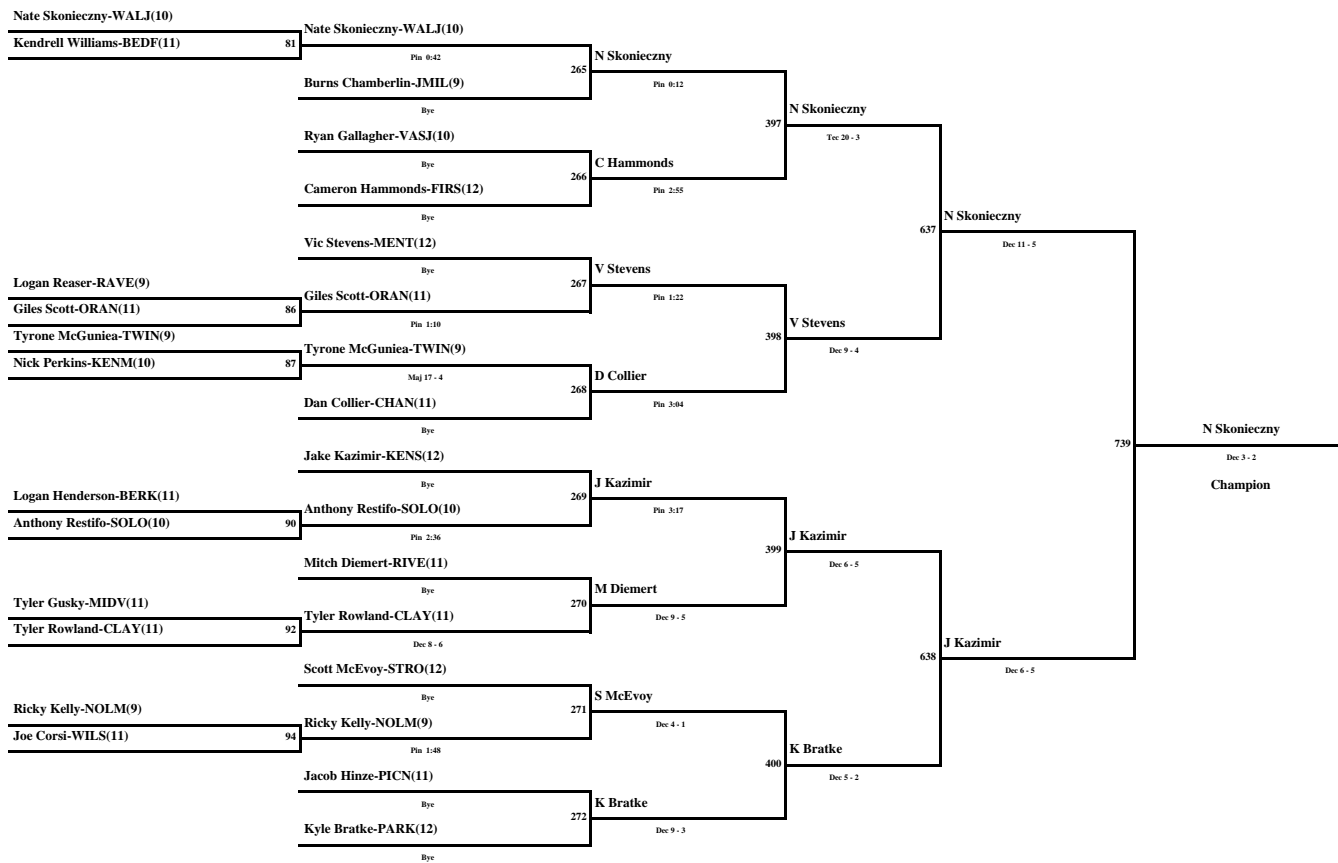

25TH Annual Solon Comet Classic

December 4-5 2009

135 Pounds

- | | | | |
|-----------------------|-----------------------|--------------------|---------------------|
| Bedford - BEDF | Firestone - FIRS | No. Olmsted - NOLM | Solon - SOLO |
| Berkshire - BERK | Jackson-Milton - JMIL | Orange - ORAN | Strongsville - STRO |
| Chanel - CHAN | Kenmore - KENM | Parkersburg - PARK | Twinsburg - TWIN |
| Chardon - CHAR | Kenston - KENS | Pick. North - PICN | VASJ - VASJ |
| Clay - CLAY | Mentor - MENT | Ravenna - RAVE | Walsh Jesuit - WALJ |
| Eastlake North - ENOR | Midview - MIDV | Riverside - RIVE | Will. South - WILS |