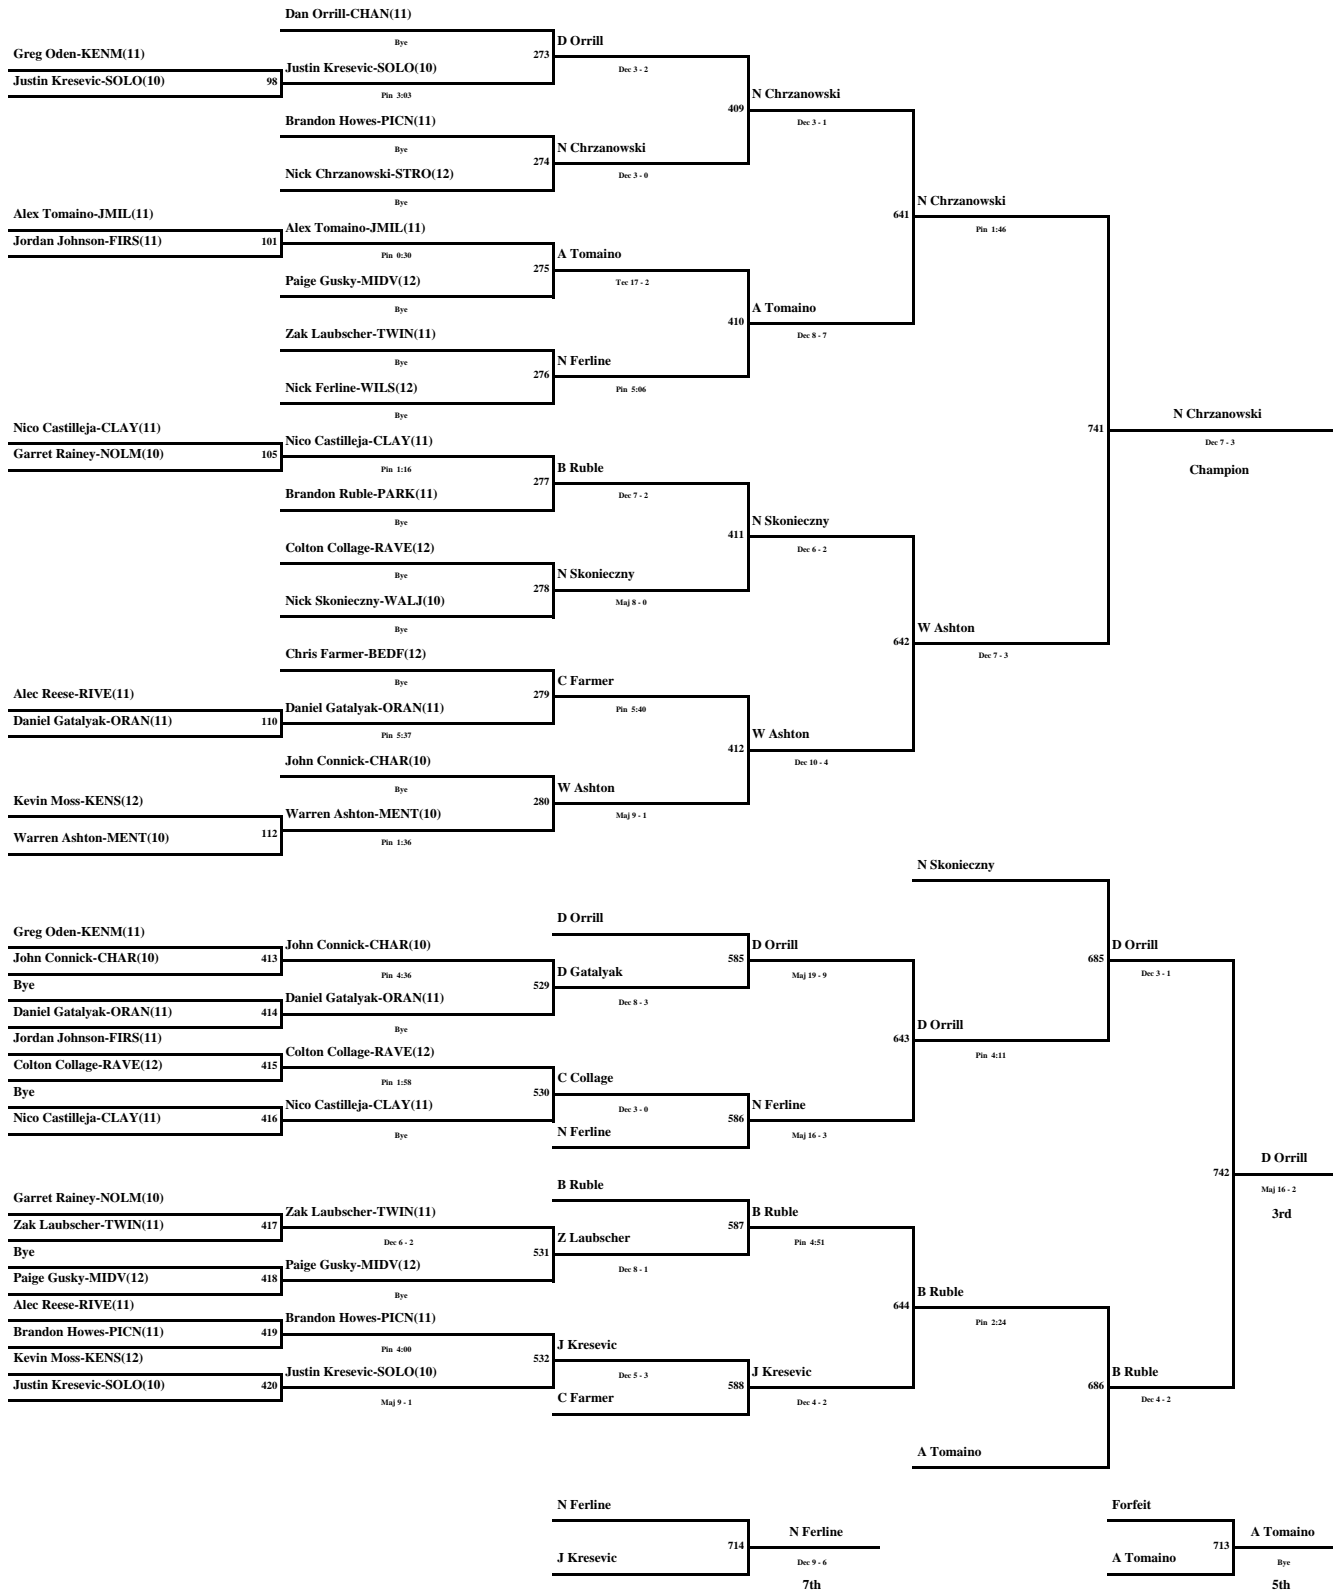

25TH Annual Solon Comet Classic

December 4-5 2009

140 Pounds

Bedford - BEDF
 Berkshire - BERK
 Chanel - CHAN
 Chardon - CHAR
 Clay - CLAY
 Eastlake North - ENOR

Firestone - FIRS
 Jackson-Milton - JMIL
 Kenmore - KENM
 Kenston - KENS
 Mentor - MENT
 Midview - MIDV

No. Olmsted - NOLM
 Orange - ORAN
 Parkersburg - PARK
 Pick. North - PICN
 Ravenna - RAVE
 Riverside - RIVE

Solon - SOLO
 Strongsville - STRO
 Twinsburg - TWIN
 VASJ - VASJ
 Walsh Jesuit - WALJ
 Will. South - WILS