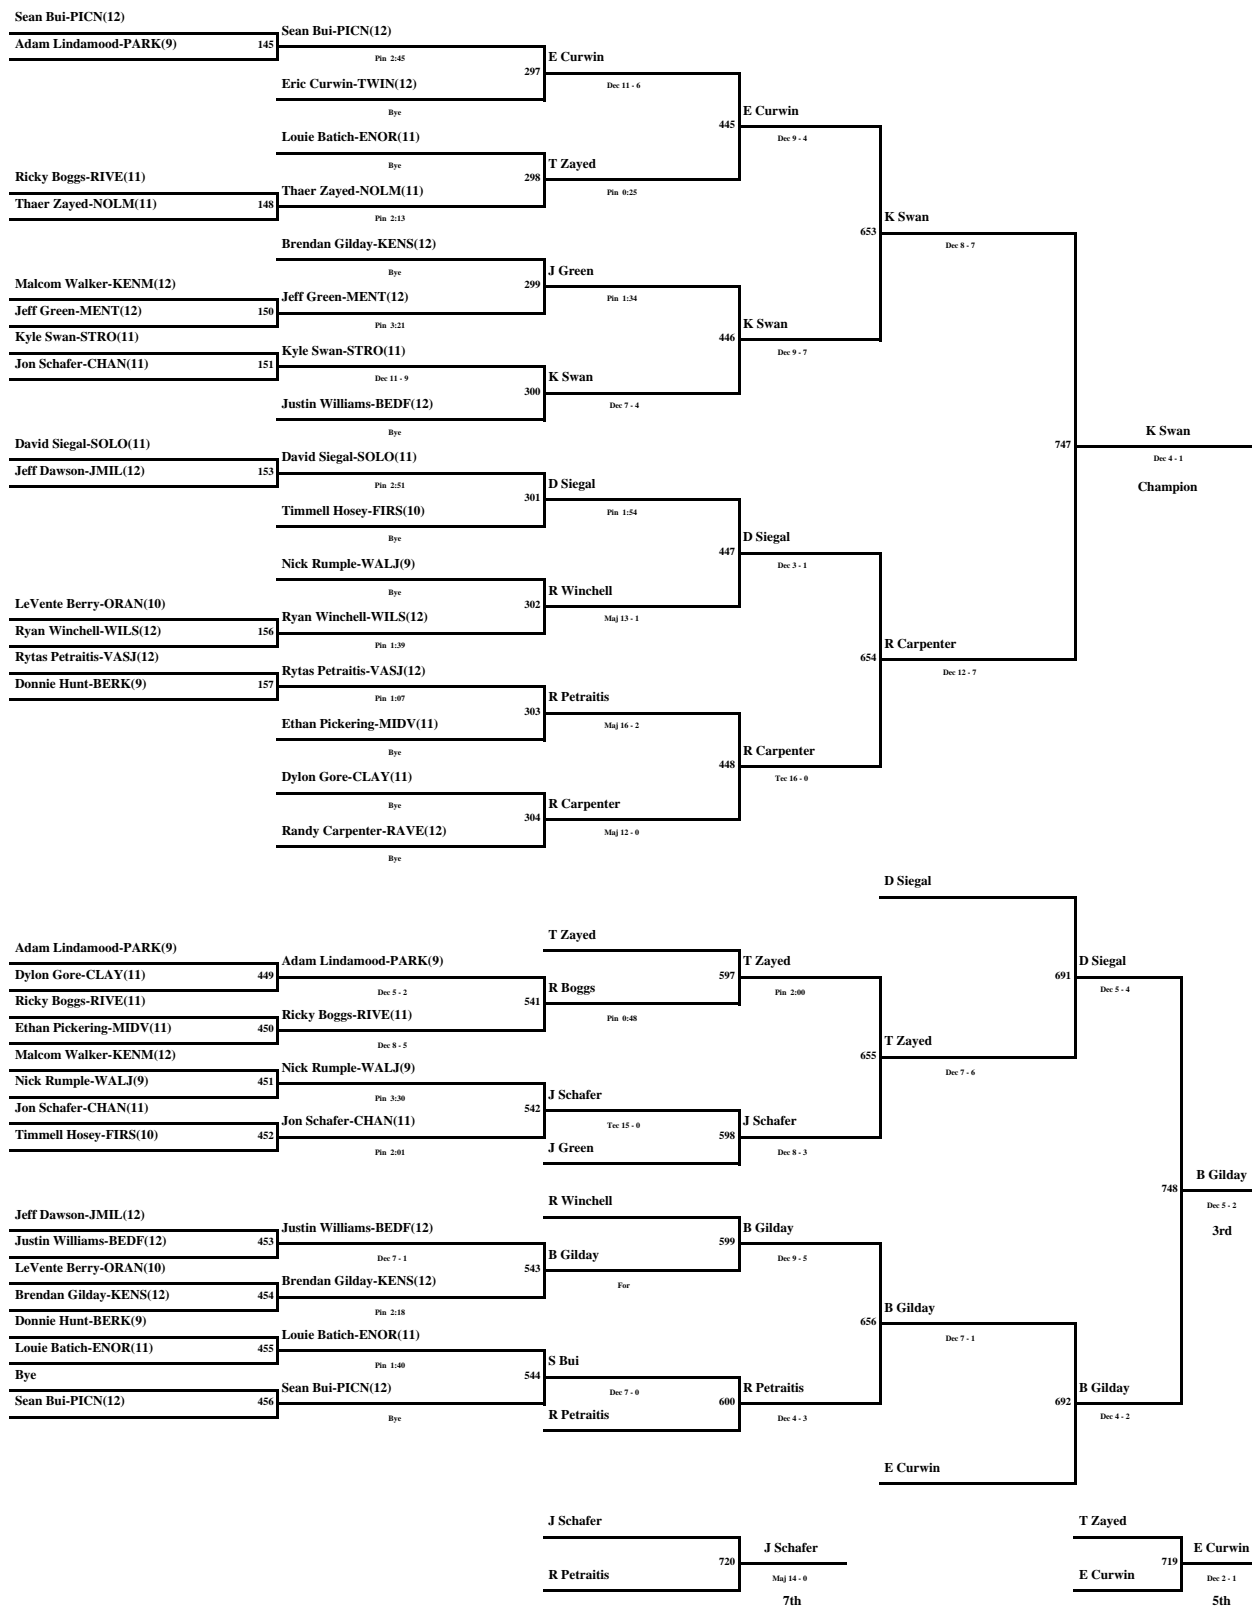

25TH Annual Solon Comet Classic

December 4-5 2009

160 Pounds

Bedford - BEDF
 Berkshire - BERK
 Chanel - CHAN
 Chardon - CHAR
 Clay - CLAY
 Eastlake North - ENOR

Firestone - FIRS
 Jackson-Milton - JMIL
 Kenmore - KENM
 Kenston - KENS
 Mentor - MENT
 Midview - MIDV

No. Olmsted - NOLM
 Orange - ORAN
 Parkersburg - PARK
 Pick. North - PICN
 Ravenna - RAVE
 Riverside - RIVE

Solon - SOLO
 Strongsville - STRO
 Twinsburg - TWIN
 VASJ - VASJ
 Walsh Jesuit - WALJ
 Will. South - WILS